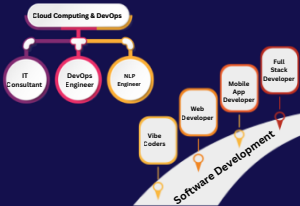

A. Soya Kumari
II B.Sc IT

S. Abarna
I B.Sc IT

100% Placement

AWARDS FOR

Beyond Borders-Presenters

GET EMPLOYED AT THE BEST!

Coaching for Bank Exams, TNPSC, CAT, MAT, TANCET, GATE, etc.,

SCOPE

- AI / ML Engineer
- Prompt Engineer
- Network Administrator
- IT Security Specialist
- UI/UX Designer
- Graphic Designer
- SEO Specialist
- Data Scientist
- Start an IT firm
- Team Lead

INFO-NEXUS!

ASSOCIATION